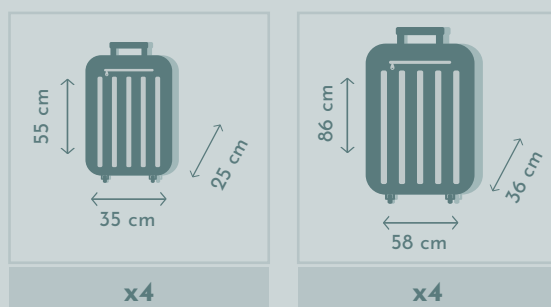

Bagages Pieces of luggage

Capacité Seat capacity

5 personnes
5 persons

Moteur Engine

Bi-turbine
Twin

AIRBUS - Bell429

Bagages Pieces of luggage

Capacité Seat capacity