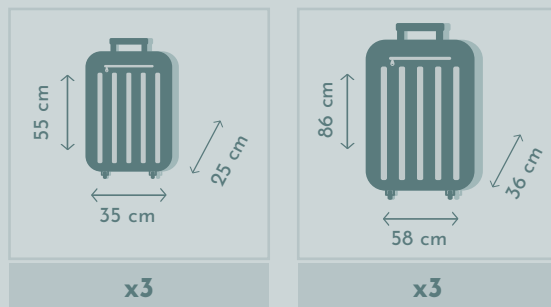

CANCELLATION POLICY :

Less than 48 hours, 100% of the price will be charged

Tarifs 2024 modifiables sans préavis

Rates 2024 subject to change without notice

AIRBUS - H130

Bagages Pieces of luggage

Capacité Seat capacity