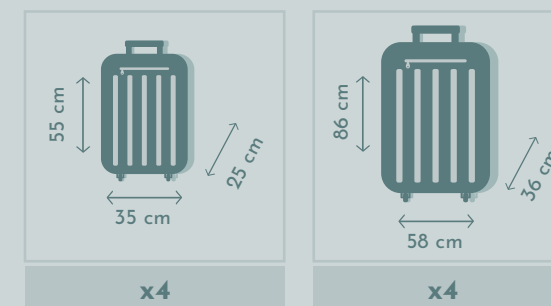

Bagages Pieces of luggage

Capacité Seat capacity

5 personnes
5 persons

Moteur Engine

Bi-turbine
Twin